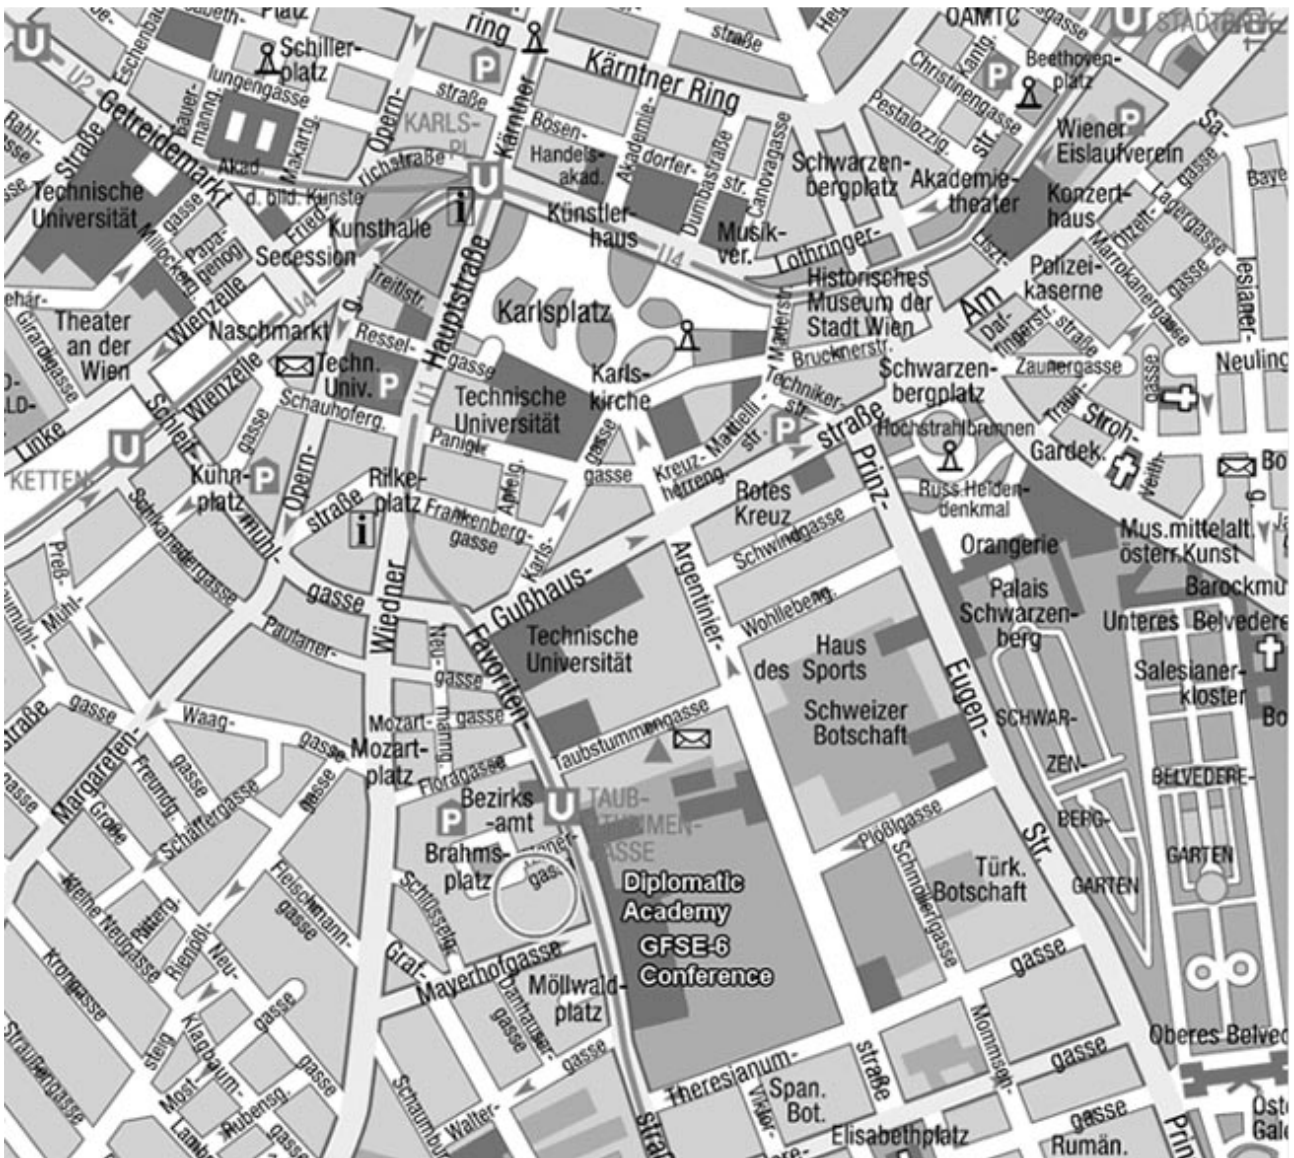

# Conference Venue

Diplomatic Academy of Vienna  
Favoritenstrasse 15a  
A-1040 Vienna,  
[www.da-vienna.ac.at](http://www.da-vienna.ac.at)

Arrival by **City Airport Train (CAT)** at *Landstraße - Wien Mitte*  
Take Line **U4** to *Karlsplatz*  
Change to **U1** and get off at *Taubstummengasse*

Arrival by **Train** (or by **Airport Bus**) at *Südbahnhof*  
Walk to *Südtirolerplatz*  
Take **U1** and get off at *Taubstummengasse*

## Arrival by car

The public parking space next to the conference venue is limited to 1.5 h.  
The parking garage "Theresianum", Favoritenstrasse 36 (2.90 €/h) is very close.